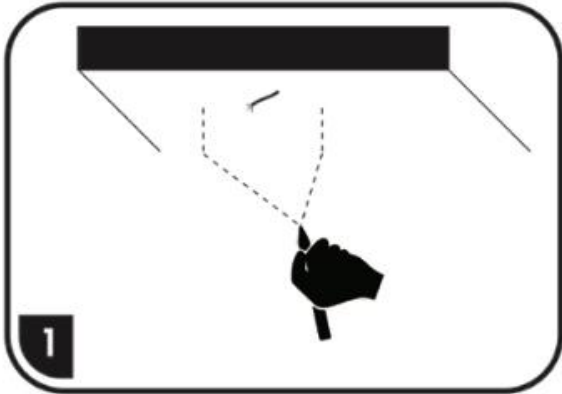

# WALP17-90W/LED

LIGHTS ARE ALREADY PAIRED WITH THE REMOTE CONTROL

Switching between color combinations can be also done via switch