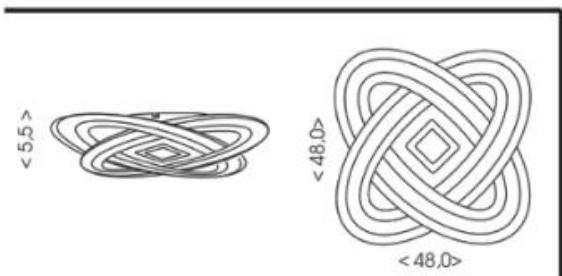

# WALP17-90W/LED

LIGHTS ARE ALREADY PAIRED WITH THE REMOTE CONTROL

Switching between color combinations can be also done via switch