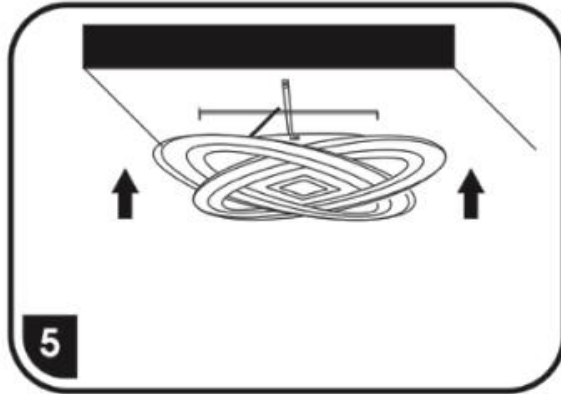

# WALP17-90W/LED

LIGHTS ARE ALREADY PAIRED WITH THE REMOTE CONTROL

Switching between color combinations can be also done via switch