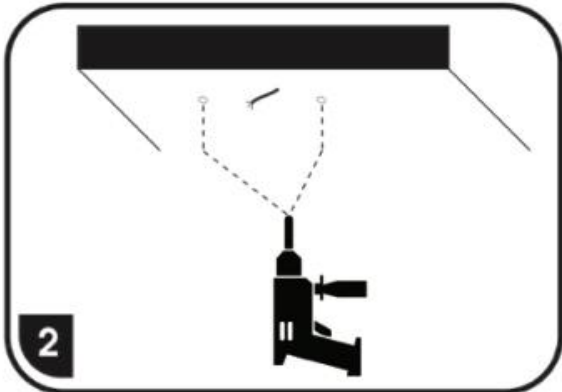

# WALP17-90W/LED

LIGHTS ARE ALREADY PAIRED WITH THE REMOTE CONTROL

Switching between color combinations can be also done via switch