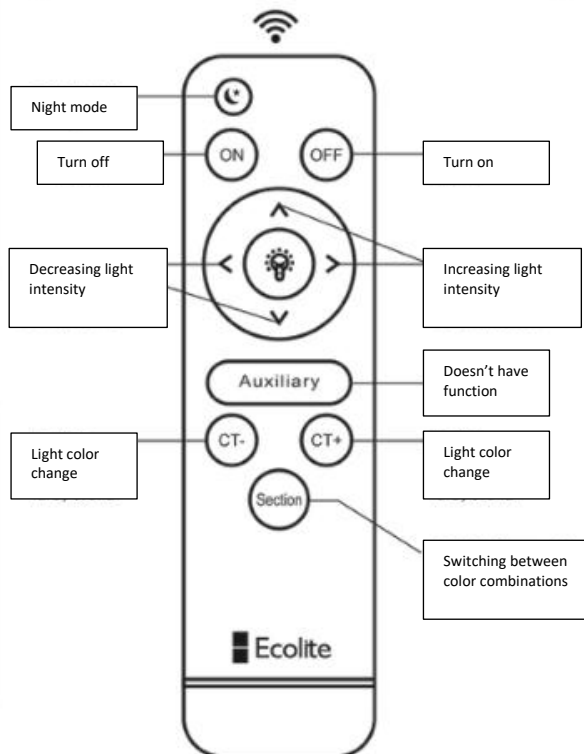

# WALP17-90W/LED

LIGHTS ARE ALREADY PAIRED WITH THE REMOTE CONTROL

Switching between color combinations can be also done via switch