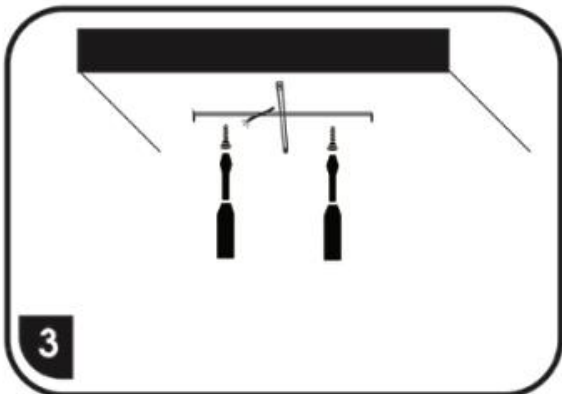

# WALP17-90W/LED

LIGHTS ARE ALREADY PAIRED WITH THE REMOTE CONTROL

Switching between color combinations can be also done via switch