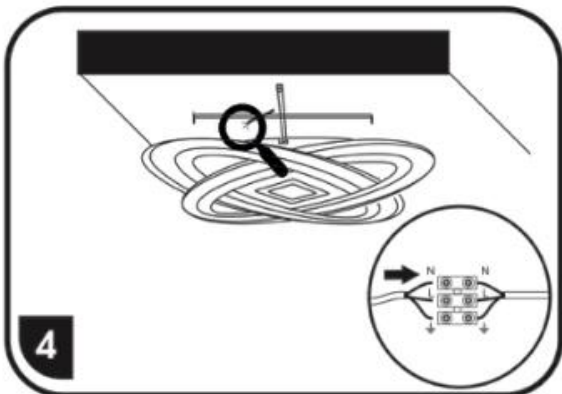

# WALP17-90W/LED

LIGHTS ARE ALREADY PAIRED WITH THE REMOTE CONTROL

Switching between color combinations can be also done via switch