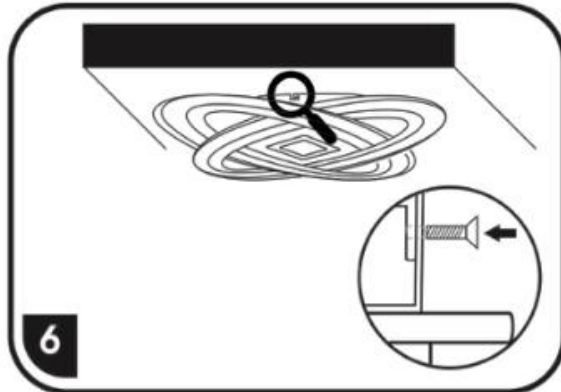

# WALP17-90W/LED

LIGHTS ARE ALREADY PAIRED WITH THE REMOTE CONTROL

Switching between color combinations can be also done via switch